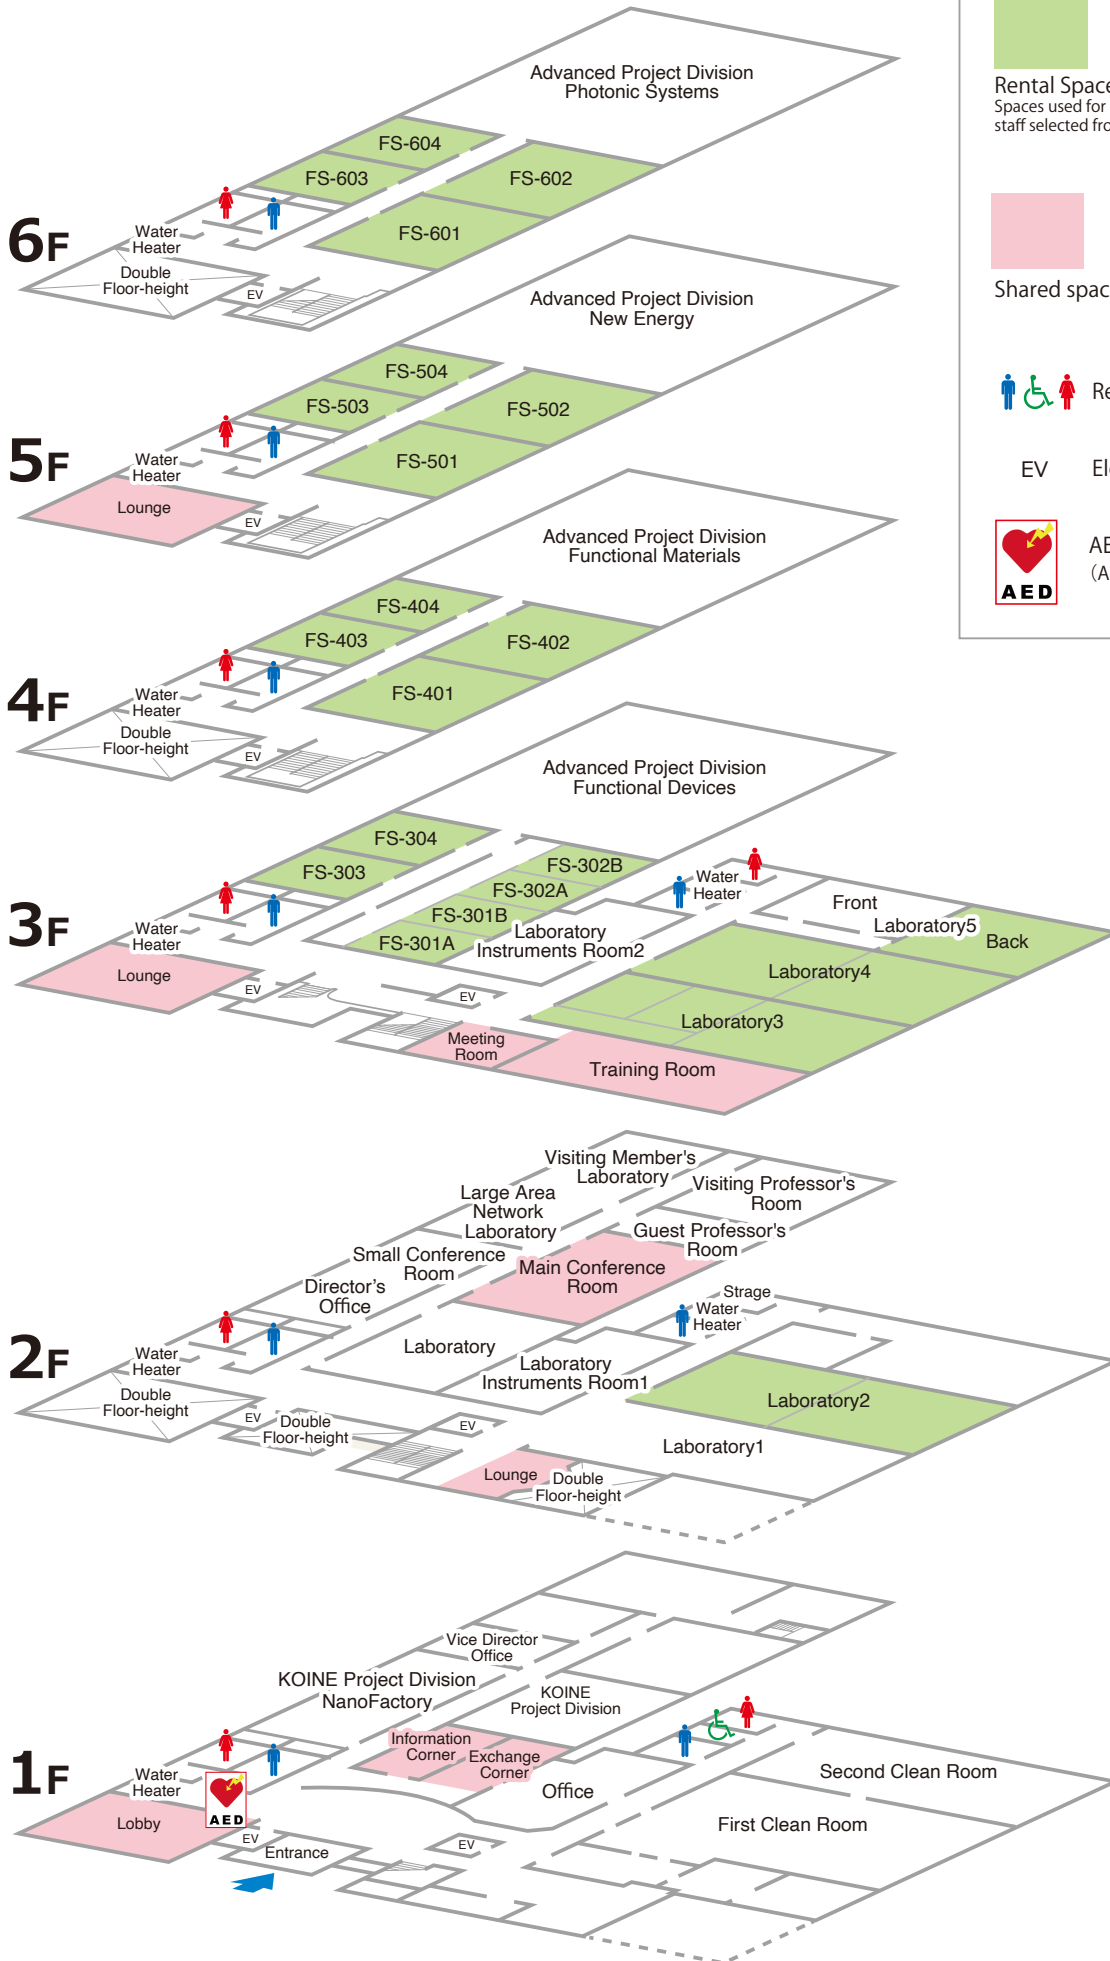

# GIC Bldg., Chikushi Campus of Kyushu University

**Rental Space**  
Spaces used for university's staff selected from among applicants

**Shared space**

**Rest Room**

**EV Elevator**

**AED (Automated External Defibrillator)**